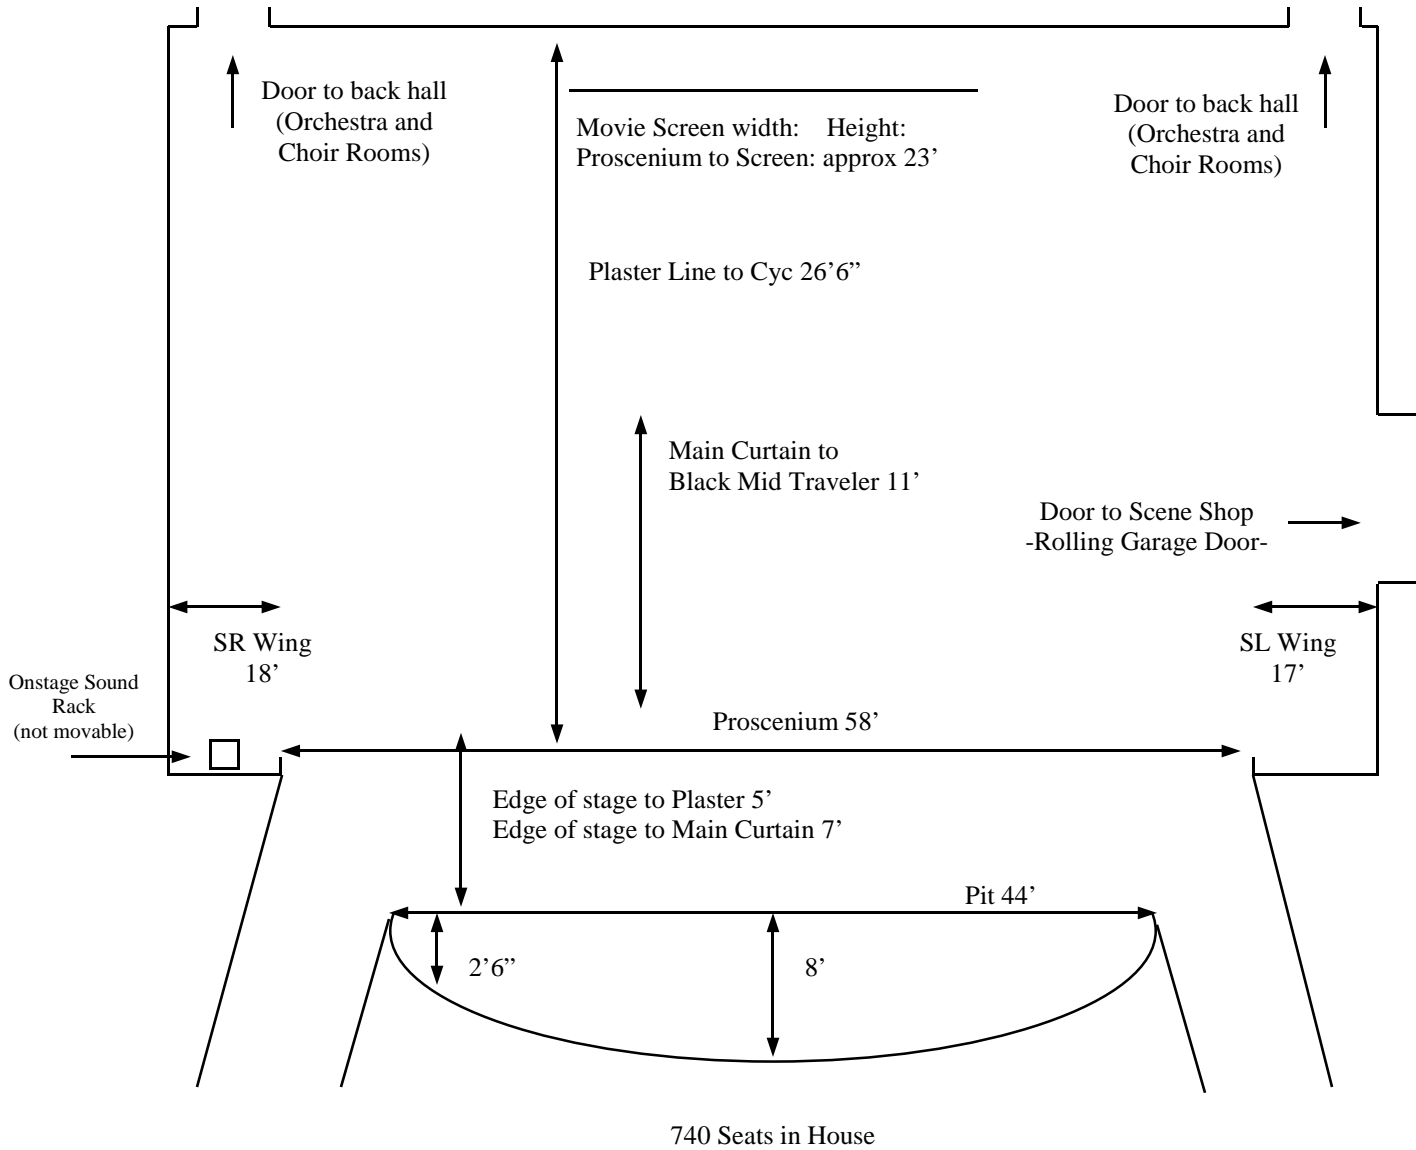

Walled Lake Central Auditorium

Drawing not to scale

Theatre notes:

~ Cyc is on a motorized line set and can not travel out of view
~ 1 additional motorized line set available upstage. Pipe length: 60'
~ Main Curtain is manual and operated from Stage Left.
~ Grid Height Is 19' above stage level.
~ Sound and lighting booth is center in the back of the house. Window opens to hear house volume.