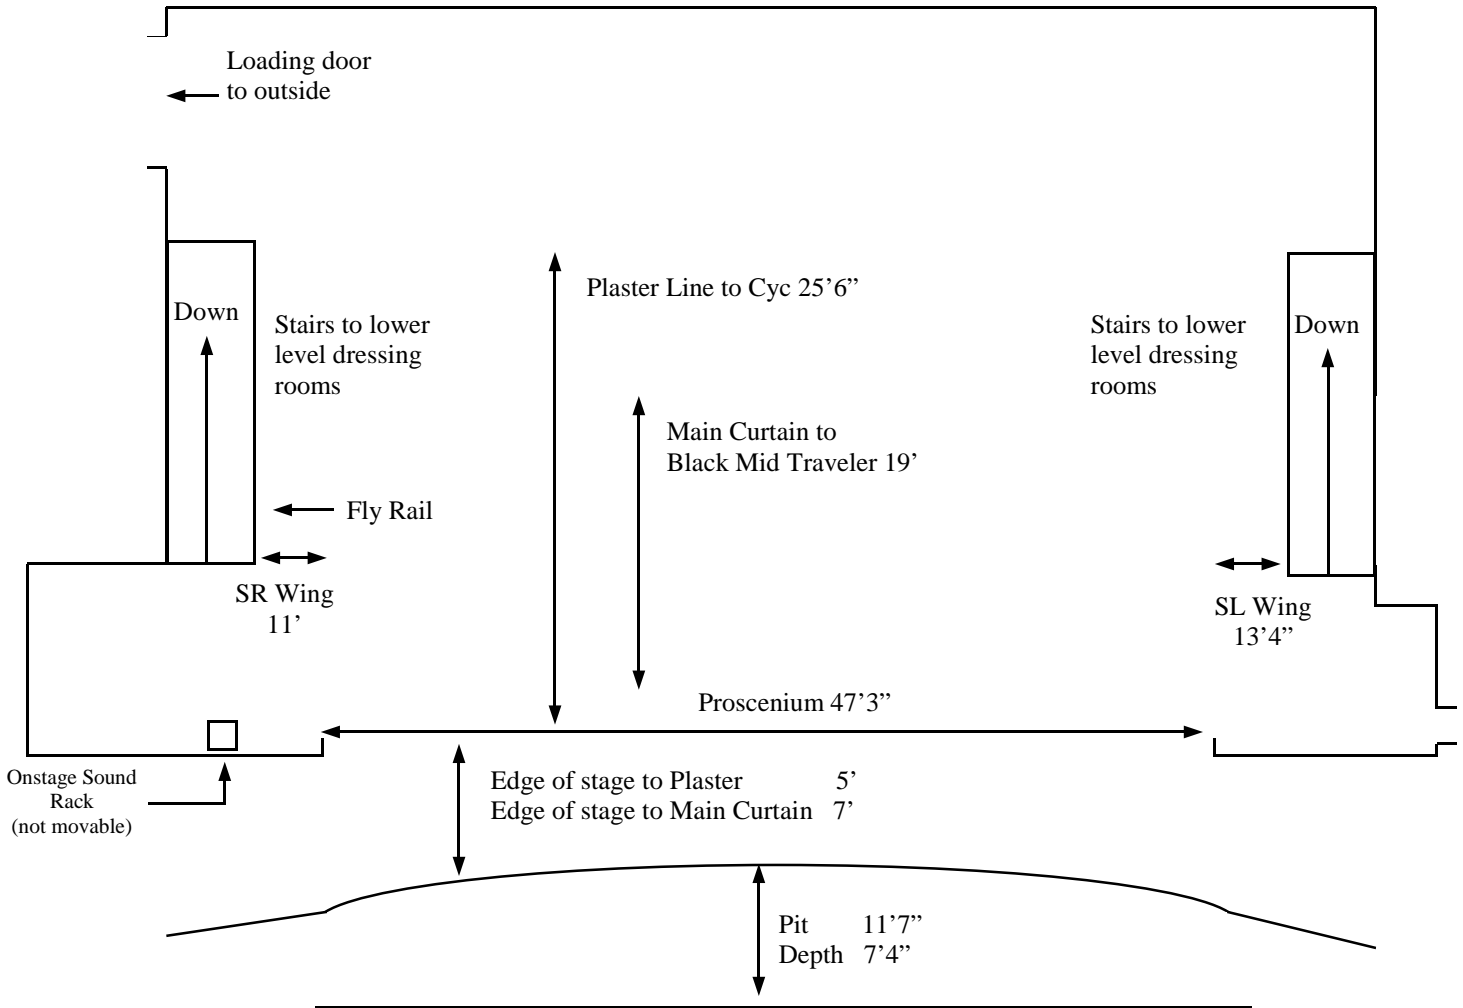

Walled Lake Western Auditorium

Drawing not to scale

861 Seats in House

Theatre notes:

~ Sound and lighting booth is center in the back of the house. Window opens to hear house volume.